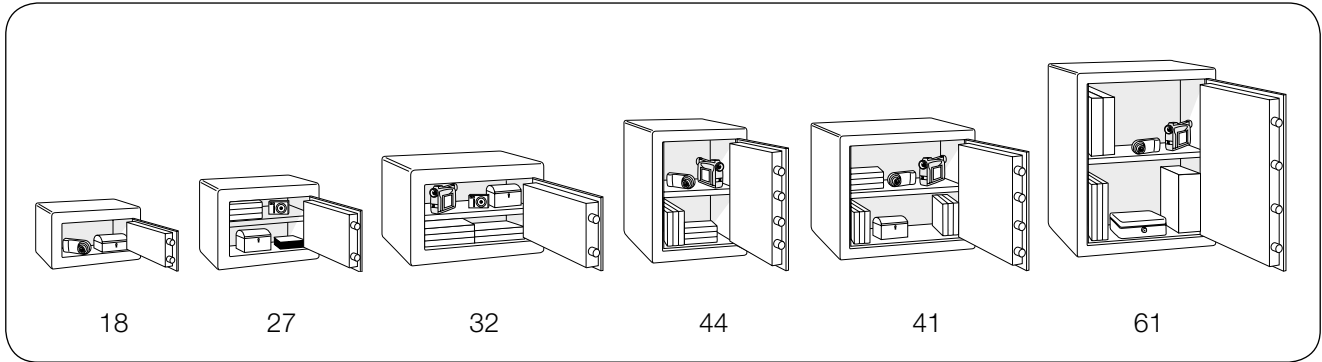

Additional features

The safes can be fixed to the floor or wall using the included fixing kit. In addition the safes are supplied with a removable shelf as standard (except model 18).

Design

The Trend range has modern styling and will complement any user environment. The safes are in two-tone colour powder coated finish; light grey and dark grey.

Secure Safe Trend I

Models

SLGB.1003.R10

Product data

Key lock

Model	Article No.	External dimensions (mm)			Internal dimensions (mm)			Volume (litres)	Weight (kg)	Shelf (qty)	Bolts (qty)
		Height	Width	Depth	Height	Width	Depth				
TI-18K	SL02400	180	310	205	170	300	150	8	12	–	2
TI-27K	SL02401	270	350	345	260	340	290	26	25	1	2
TI-32K	SL02402	320	440	395	310	430	340	46	32	1	2
TI-44K	SL02403	440	320	395	430	310	340	46	32	1	4
TI-41K	SL02404	410	460	395	400	450	340	62	39	1	4
TI-61K	SL02405	610	460	395	600	450	340	93	55	1	4

Electronic lock

Model	Article No.	External dimensions (mm)			Internal dimensions (mm)			Volume (litres)	Weight (kg)	Shelf (qty)	Bolts (qty)
		Height	Width	Depth	Height	Width	Depth				
TI-27E	SL02407	270	350	345	260	340	290	26	25	1	2
TI-32E	SL02408	320	440	395	310	430	340	46	32	1	2
TI-44E	SL02409	440	320	395	430	310	340	46	32	1	4
TI-41E	SL02410	410	460	395	400	450	340	62	39	1	4
TI-61E	SL02411	610	460	395	600	450	340	93	55	1	4