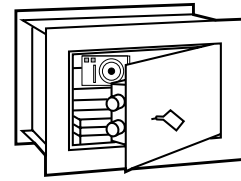

BW-23K

SLGB.1002.R10

Product data

Secure Safe

Model	Lock	Article No.	External dimensions (mm)			Internal dimensions (mm)			Volume (litres)	Weight (kg)	Shelf (qty)
			Height	Width	Depth	Height	Width	Depth			
B-25K	key	SL02300	250	350	250	245	345	200	17	14	1
B-25E	electronic	SL02301	250	350	250	245	345	200	17	14	1

Secure Laptop Safe

Model	Lock	Article No.	External dimensions (mm)			Internal dimensions (mm)			Volume (litres)	Weight (kg)	Shelf (qty)
			Height	Width	Depth	Height	Width	Depth			
BL-23E	electronic	SL01800	230	450	400	225	445	350	35	18	1

Secure Wall Safe

Model	Lock	Article No.	External dimensions (mm)			Internal dimensions (mm)			Volume (litres)	Weight (kg)	Shelf (qty)
			Height	Width	Depth	Height	Width	Depth			
BW-23K	key	SL02202	230	330	200	225	325	150	13	11	1

SecureLine policy is one of constant improvement. The above specification may therefore be altered without prior notification.

www.Secure-Line.net

Authorised dealer: