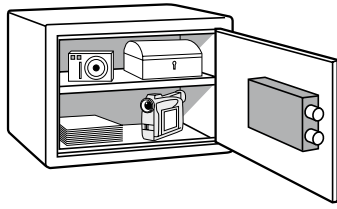

Secure Safe

Models

B-25K/E