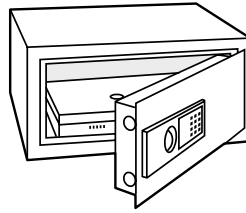

Secure Safe

Models

BL-23E

SLGB.1002.R10

Product data

Secure Safe

Model	Lock	Article No.	External dimensions (mm)			Internal dimensions (mm)			Volume (litres)	Weight (kg)	Shelf (qty)
			Height	Width	Depth	Height	Width	Depth			
B-25K	key	SL02300	250	350	250	245	345	200	17	14	1
B-25E	electronic	SL02301	250	350	250	245	345	200	17	14	1

Secure Laptop Safe

Model	Lock	Article No.	External dimensions (mm)			Internal dimensions (mm)			Volume (litres)	Weight (kg)	Shelf (qty)
			Height	Width	Depth	Height	Width	Depth			
BL-23E	electronic	SL01800	230	450	400	225	445	350	35	18	1

Secure Wall Safe

Model	Lock	Article No.	External dimensions (mm)			Internal dimensions (mm)			Volume (litres)	Weight (kg)	Shelf (qty)
			Height	Width	Depth	Height	Width	Depth			
BW-23K	key	SL02202	230	330	200	225	325	150	13	11	1

SecureLine policy is one of constant improvement. The above specification may therefore be altered without prior notification.

www.Secure-Line.net

Authorised dealer: