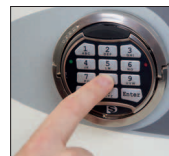

THE PHOENIX FORTRESS PRO SS1440 SERIES is designed and tested to the latest and prestigious European test standards for both Fire and Security Protection, making it ideal for home or office.

- **SECURITY PROTECTION** – Tested to the prestigious European S2 Security standard (EN14450 – ECB.S Certified) giving cash cover of £4,000 or Valuables cover of £40,000*.
- **APPROVALS** – UK Police approved (Secured by Design scheme) and the Association of Insurance Surveyors (Ais).
- **FIRE PROTECTION** – Tested to the International NT Fire 017-60 fire test standard, providing 60 minutes fire protection for paper documents.
- **LOCKING** – **SS1440K** – Fitted with a high security double bitted VdS class I key lock. **SS1440E** (excluding SS1441E) – Fitted with a high security VdS class II PS310 electronic lock with time delay, dual code function & multiple user codes. **SS1441E** – Fitted with PS210 electronic lock with integrated handle and illuminated surround.
- **CONSTRUCTION** – Double wall construction with high grade concrete infill to provide both fire and burglary protection. Anti-drill plate protection, three way live locking bolts and fixed dog bolts, provide a door of massive strength and resistance to pry or forced attack.
- **FIXING** – Ready prepared for floor or wall fixing, with fixing bolts for concrete floors or brick walls supplied.
- **COLOUR** – Finished in a high quality scratch resistant white paint RAL9003.
- **GDPR** – Maintain GDPR Compliance at home or in the office by keeping your company's vital and important records secure and protected.

+ Suitable for storage of controlled drugs whose active ingredients do not exceed 500 grams.