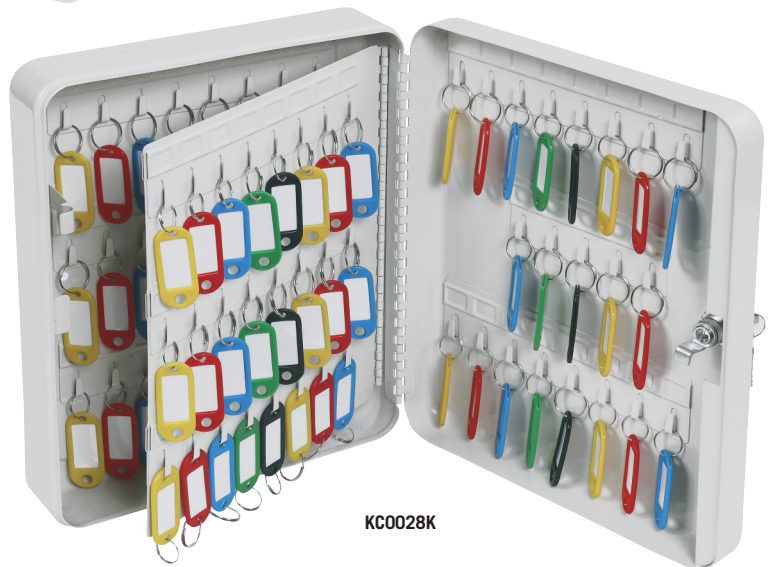

KC0026K

KC0027K

KC0028K

A high quality range of key boxes with capacities ranging from 20-93 keys. Ideal for the home or office.

- **LOCKING** – Fitted with a high quality key lock supplied with two keys.
- **FIXING** – Ready prepared for fixing to the wall with fixings supplied.
- **COLOUR** – Finished in a high quality scratch resistant powder coat Grey paint.

MODEL NUMBER	EXTERNAL DIMENSIONS H x W x D	CAPACITY
KC0026K	200 x 160 x 80mm	20 keys
KC0027K	250 x 180 x 80mm	48 keys
KC0028K	300 x 240 x 80mm	93 keys

* Ratings are approximate only and may vary due to area conditions and location. Please check with your underwriter.