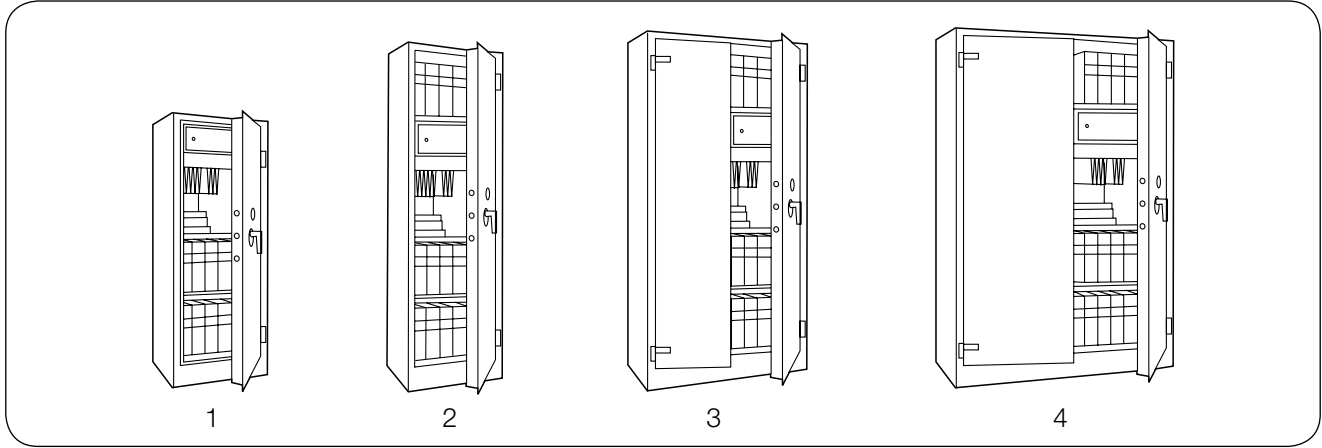

Secure DIN has a double wall construction, insulated with fire-resistant material. It is a professional archive cabinet with a manipulation-proof locking system. The traditional 3-way moving bolt-work (three horizontal and two vertical bolts) contributes to the overall security of the cabinet. Because of its limited weight, the Secure DIN can easily be placed in any user environment.

Locking

The cabinets are equipped as standard with a high security Mauer key lock (Class A, EN 1300 / ECB+S approved) supplied with two keys.

Additional features

As standard the cabinets are configured with removable shelves, and for optimal utilisation of space, additional fittings are available. Lockable compartments, pull-out frames for files or extra shelves are options to customise your archive cabinet. All models are prepared for floor anchoring, to increase the protection of your documents.

Secure DIN

Models

SLGB.1005.R11

Product data

Model	Article No.	External dimensions (mm)			Internal dimensions (mm)			Volume (litres)	Weight (kg)	Shelf (qty)
		Height	Width	Depth	Height	Width	Depth			
DIN-size 1	SL00300	1500	700	550	1290	585	430	325	95	3
DIN-size 2	SL00301	1950	700	550	1780	585	430	450	120	4
DIN-size 3	SL00302	1950	950	550	1780	835	430	640	150	4
DIN-size 4	SL00303	1950	1260	550	1780	1145	430	880	200	4

Interior fittings

Shelf	Article No.	Dimensions (mm)		
		Height	Width	Depth
DIN-size 1 / 2	SL00350	30	590	400
DIN-size 3	SL00353	30	840	400
DIN-size 4	SL00356	30	1115	400

Lockable compartment	Article No.	External dimensions (mm)			Internal dimensions (mm)		
		Height	Width	Depth	Height	Width	Depth
DIN-size 1 / 2	SL00351	420	560	400	335	530	335
DIN-size 3	SL00354	420	810	400	335	780	335
DIN-size 4	SL00357	420	1115	400	335	1095	335